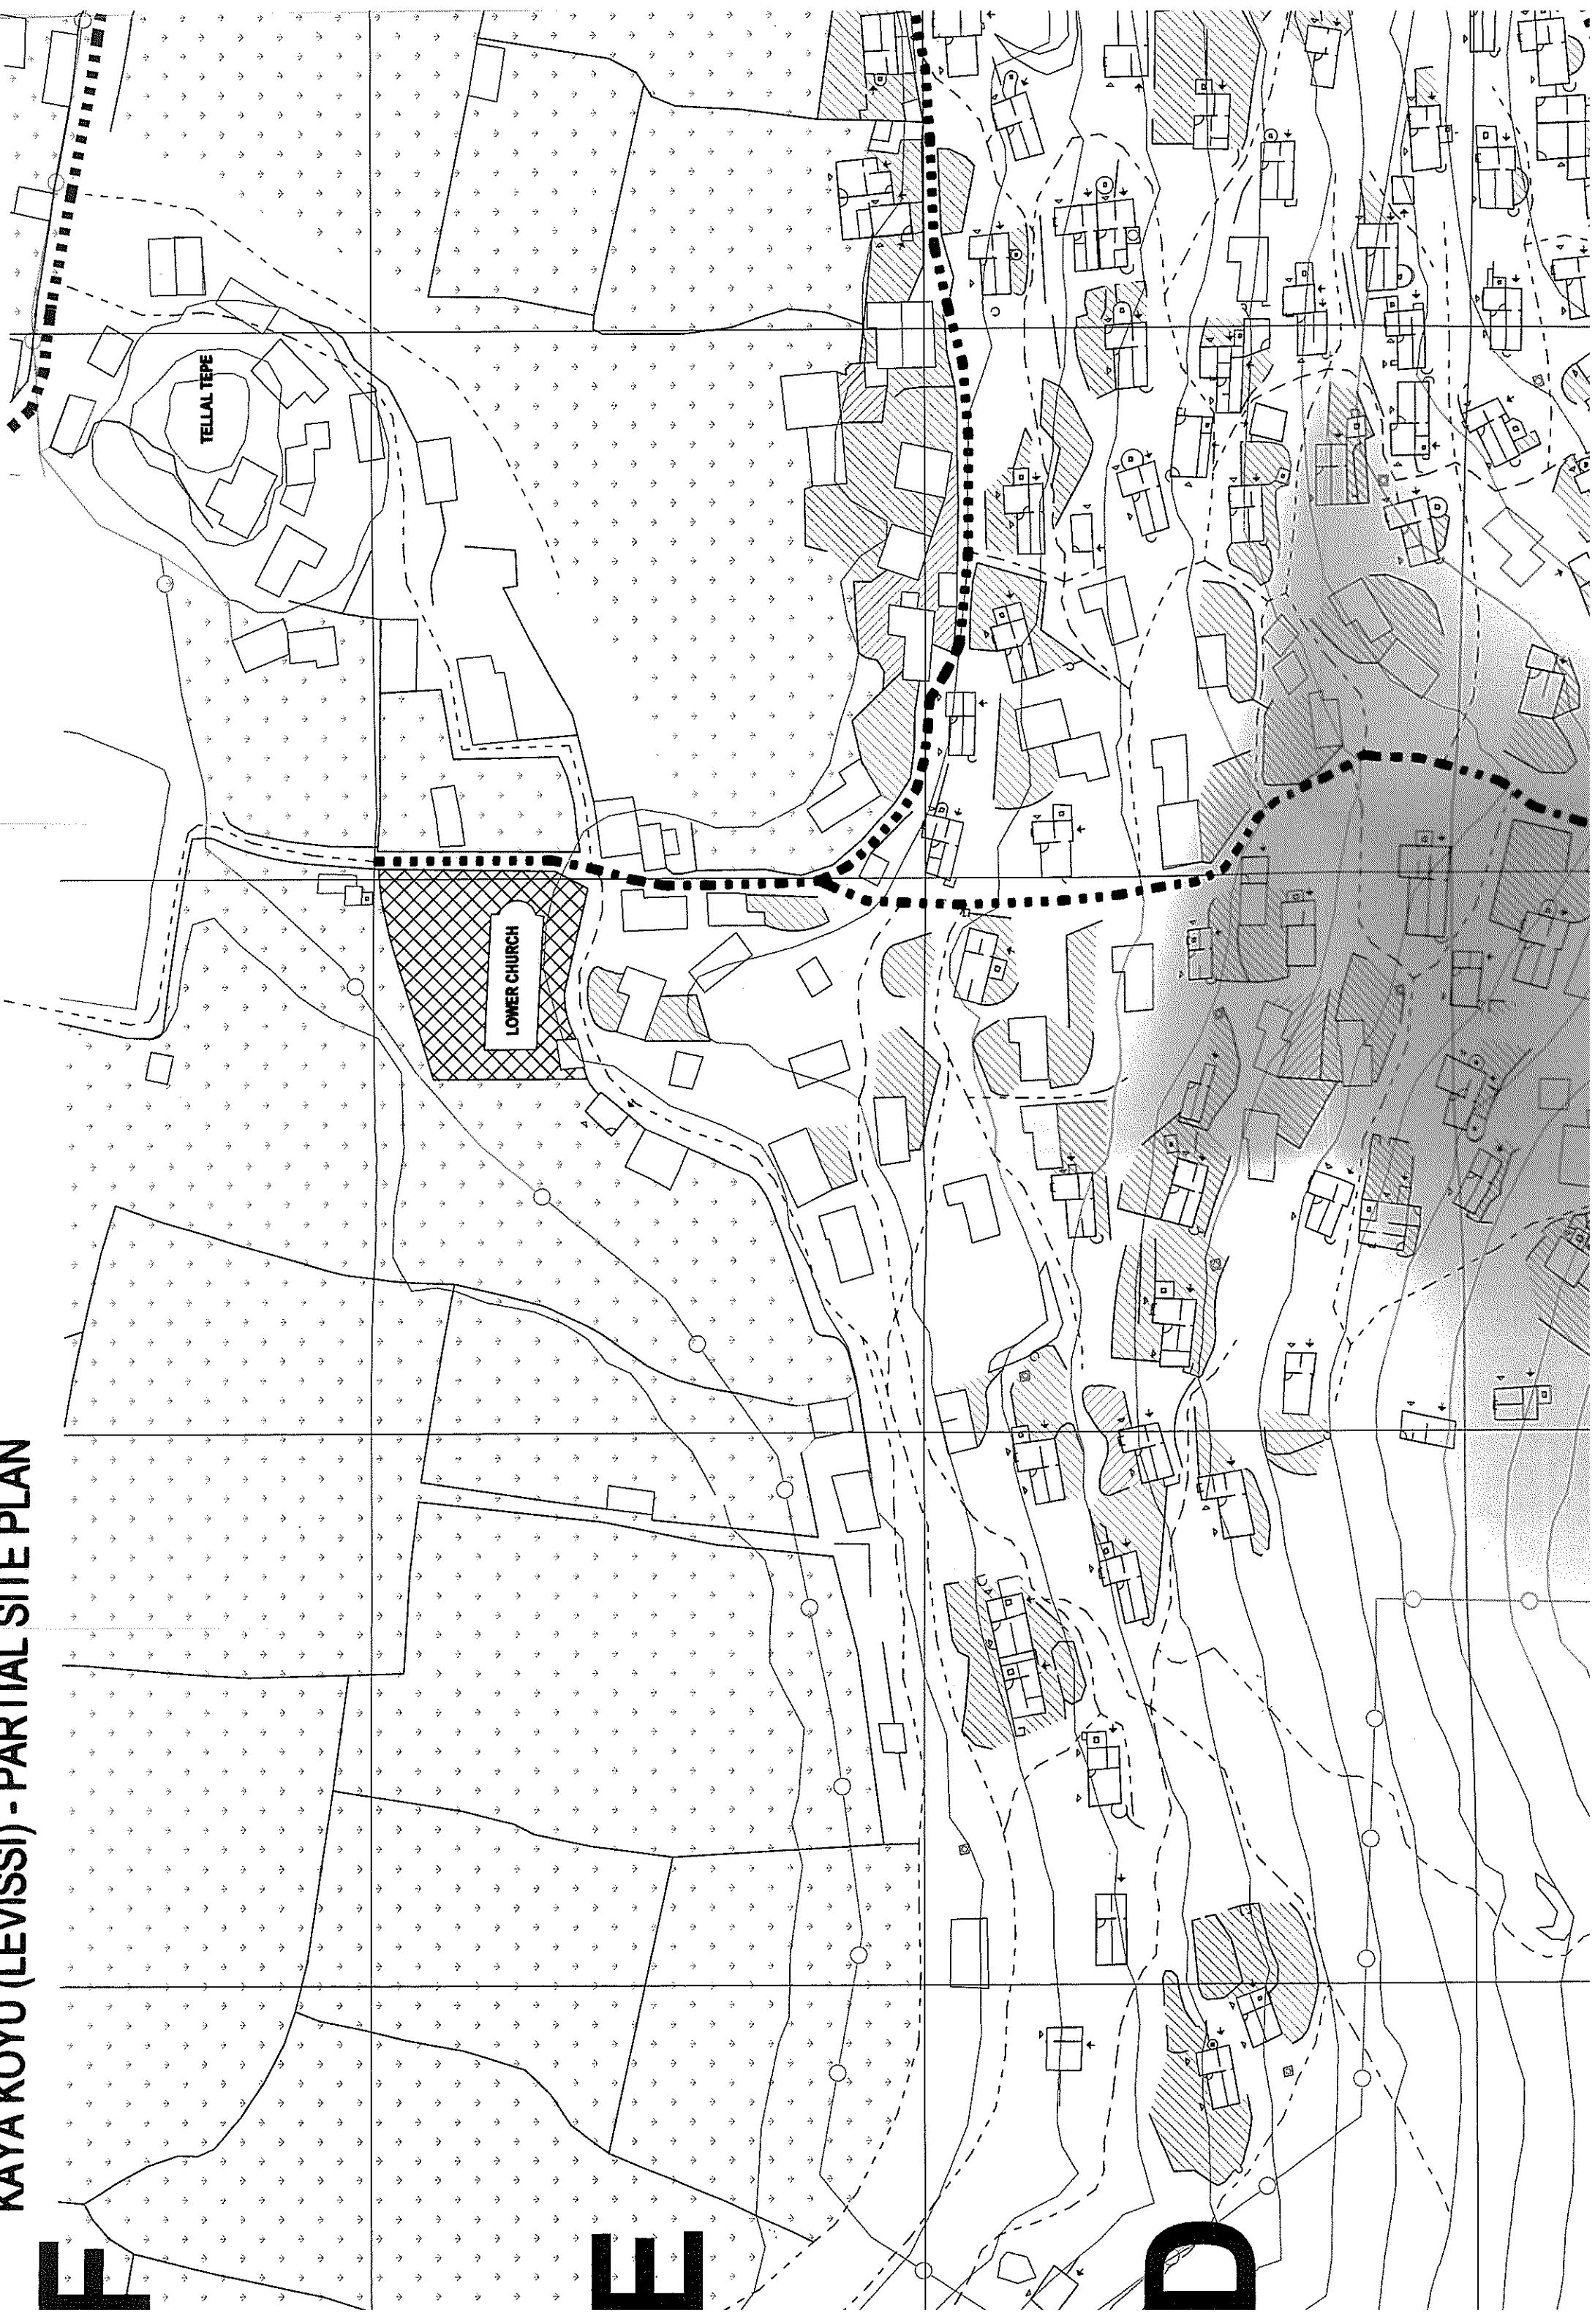

KAYA KÖYÜ (LEVISSİ) - PARTIAL SITE PLAN

0

0

m

8

7

6