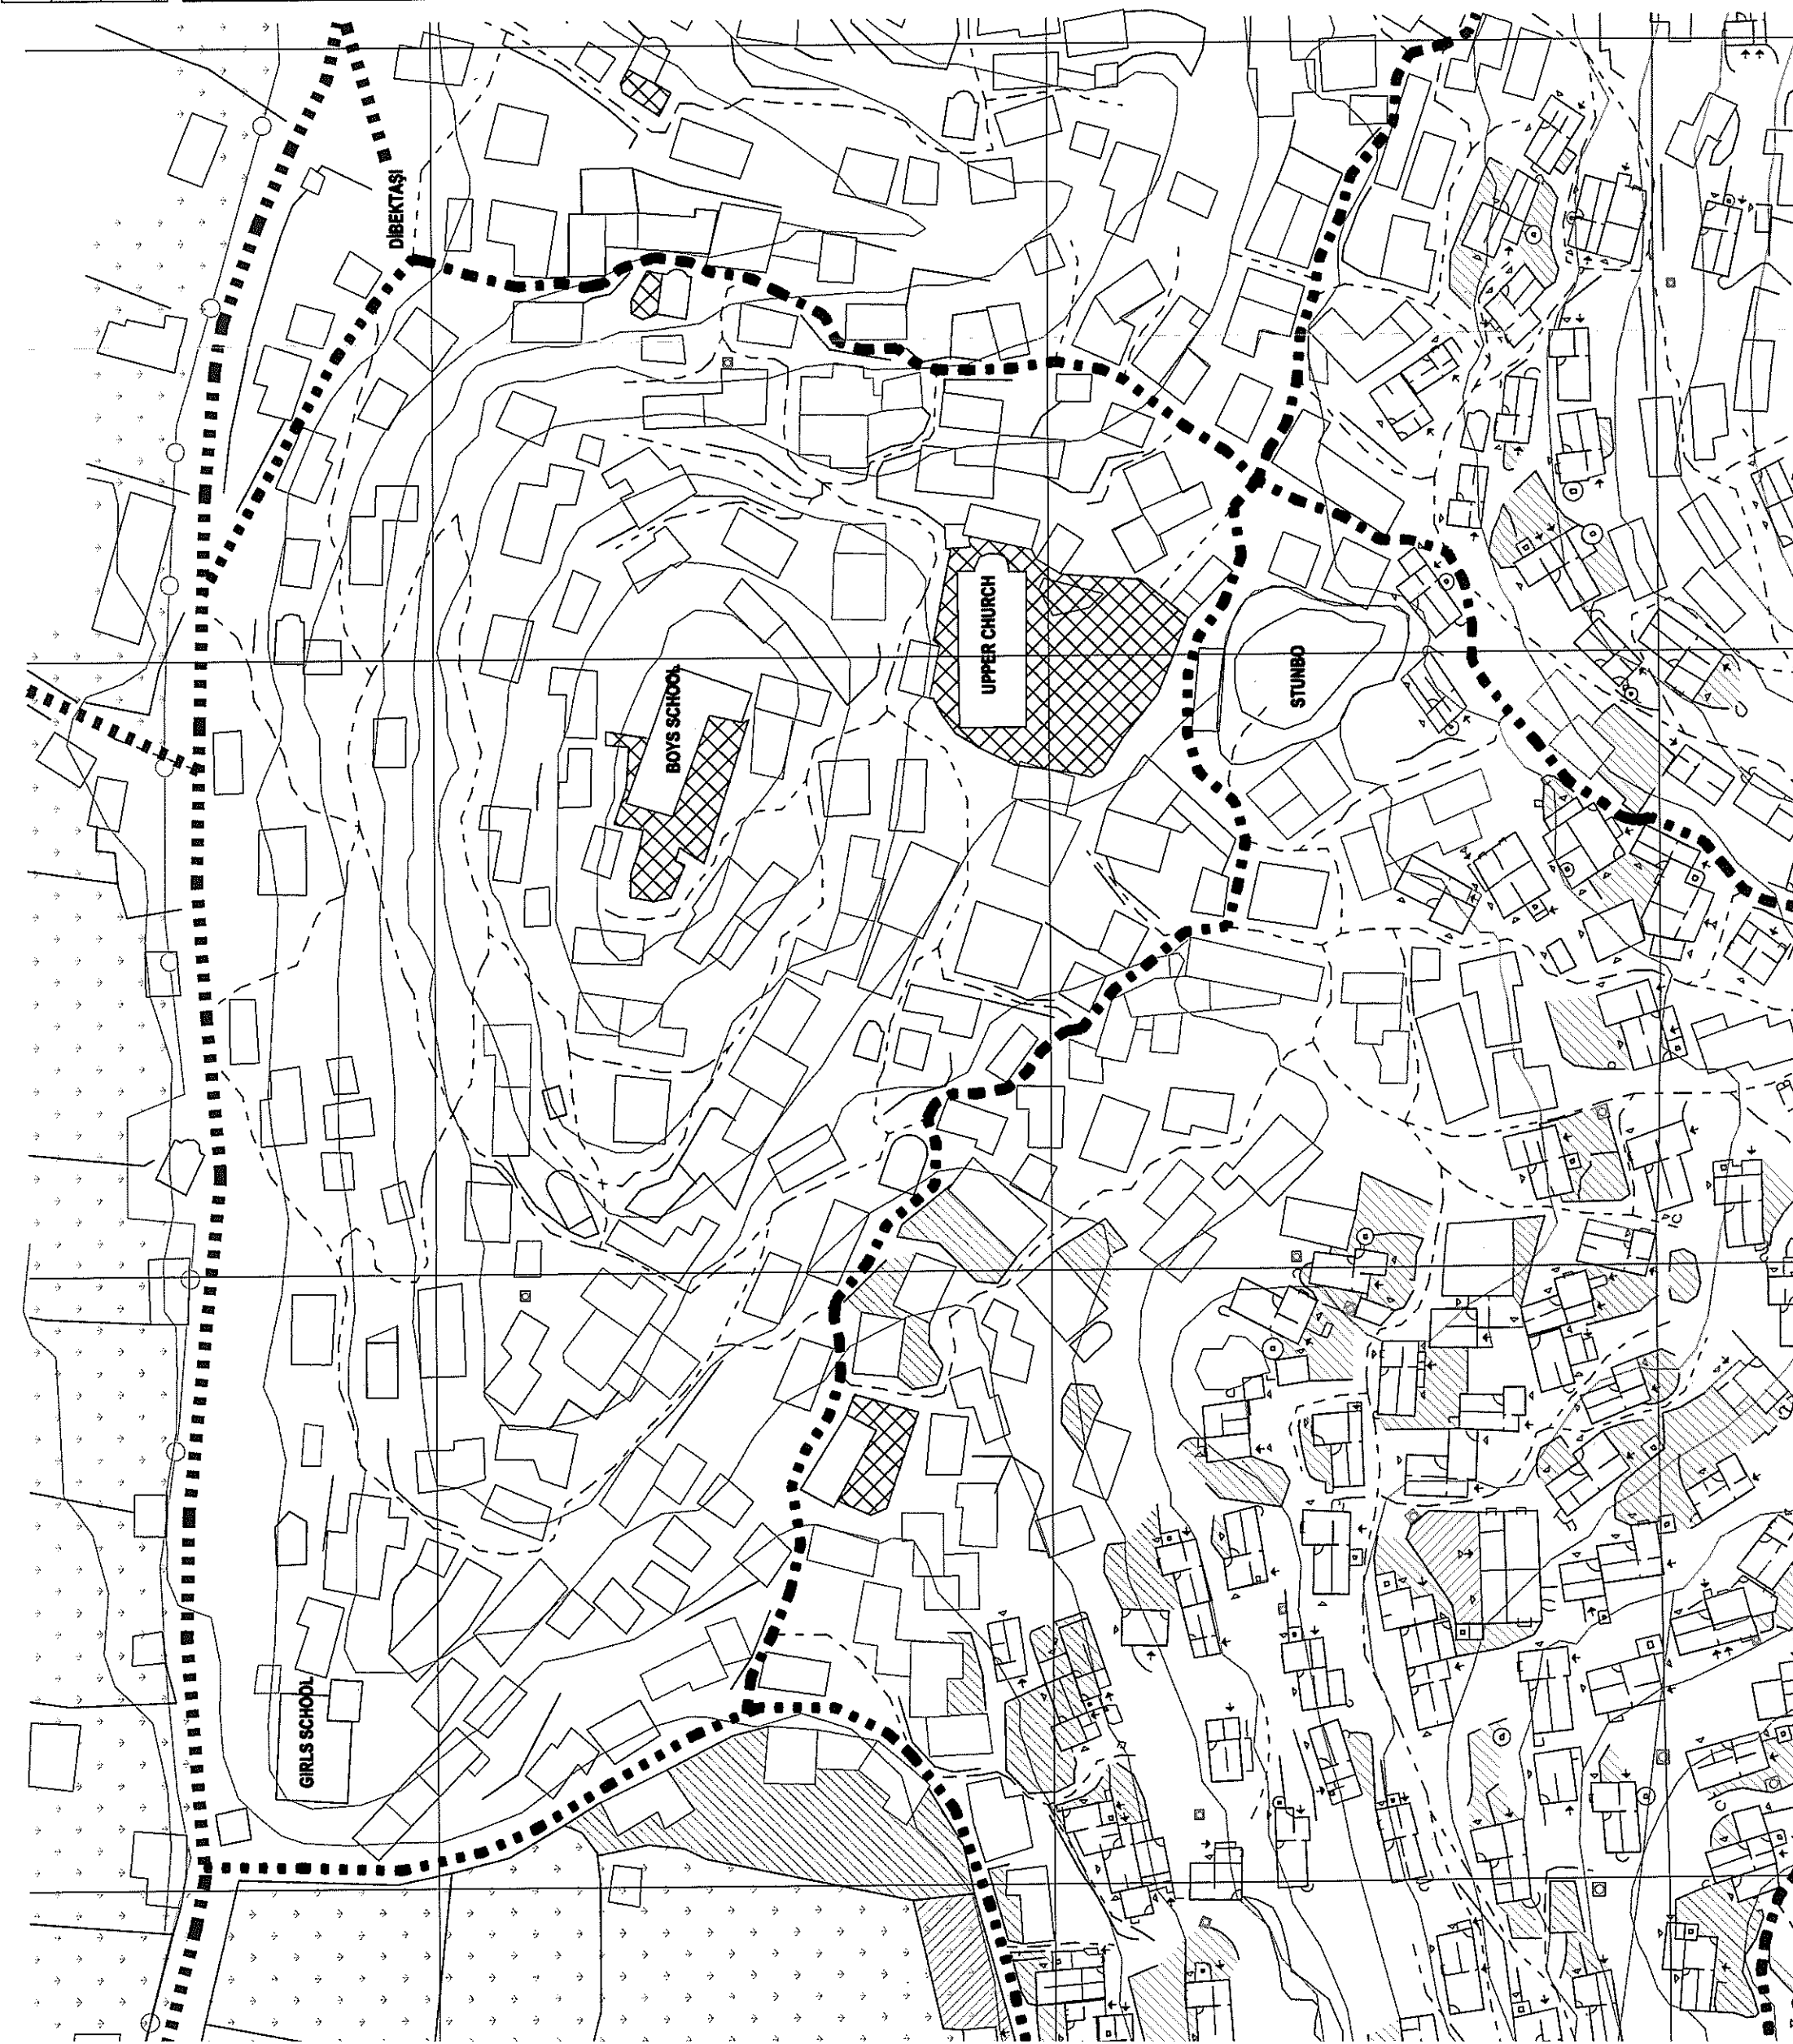

KAYA KÖYÜ (LEVISSİ) - PARTIAL SITE PLAN

0

0

m

8

7

6