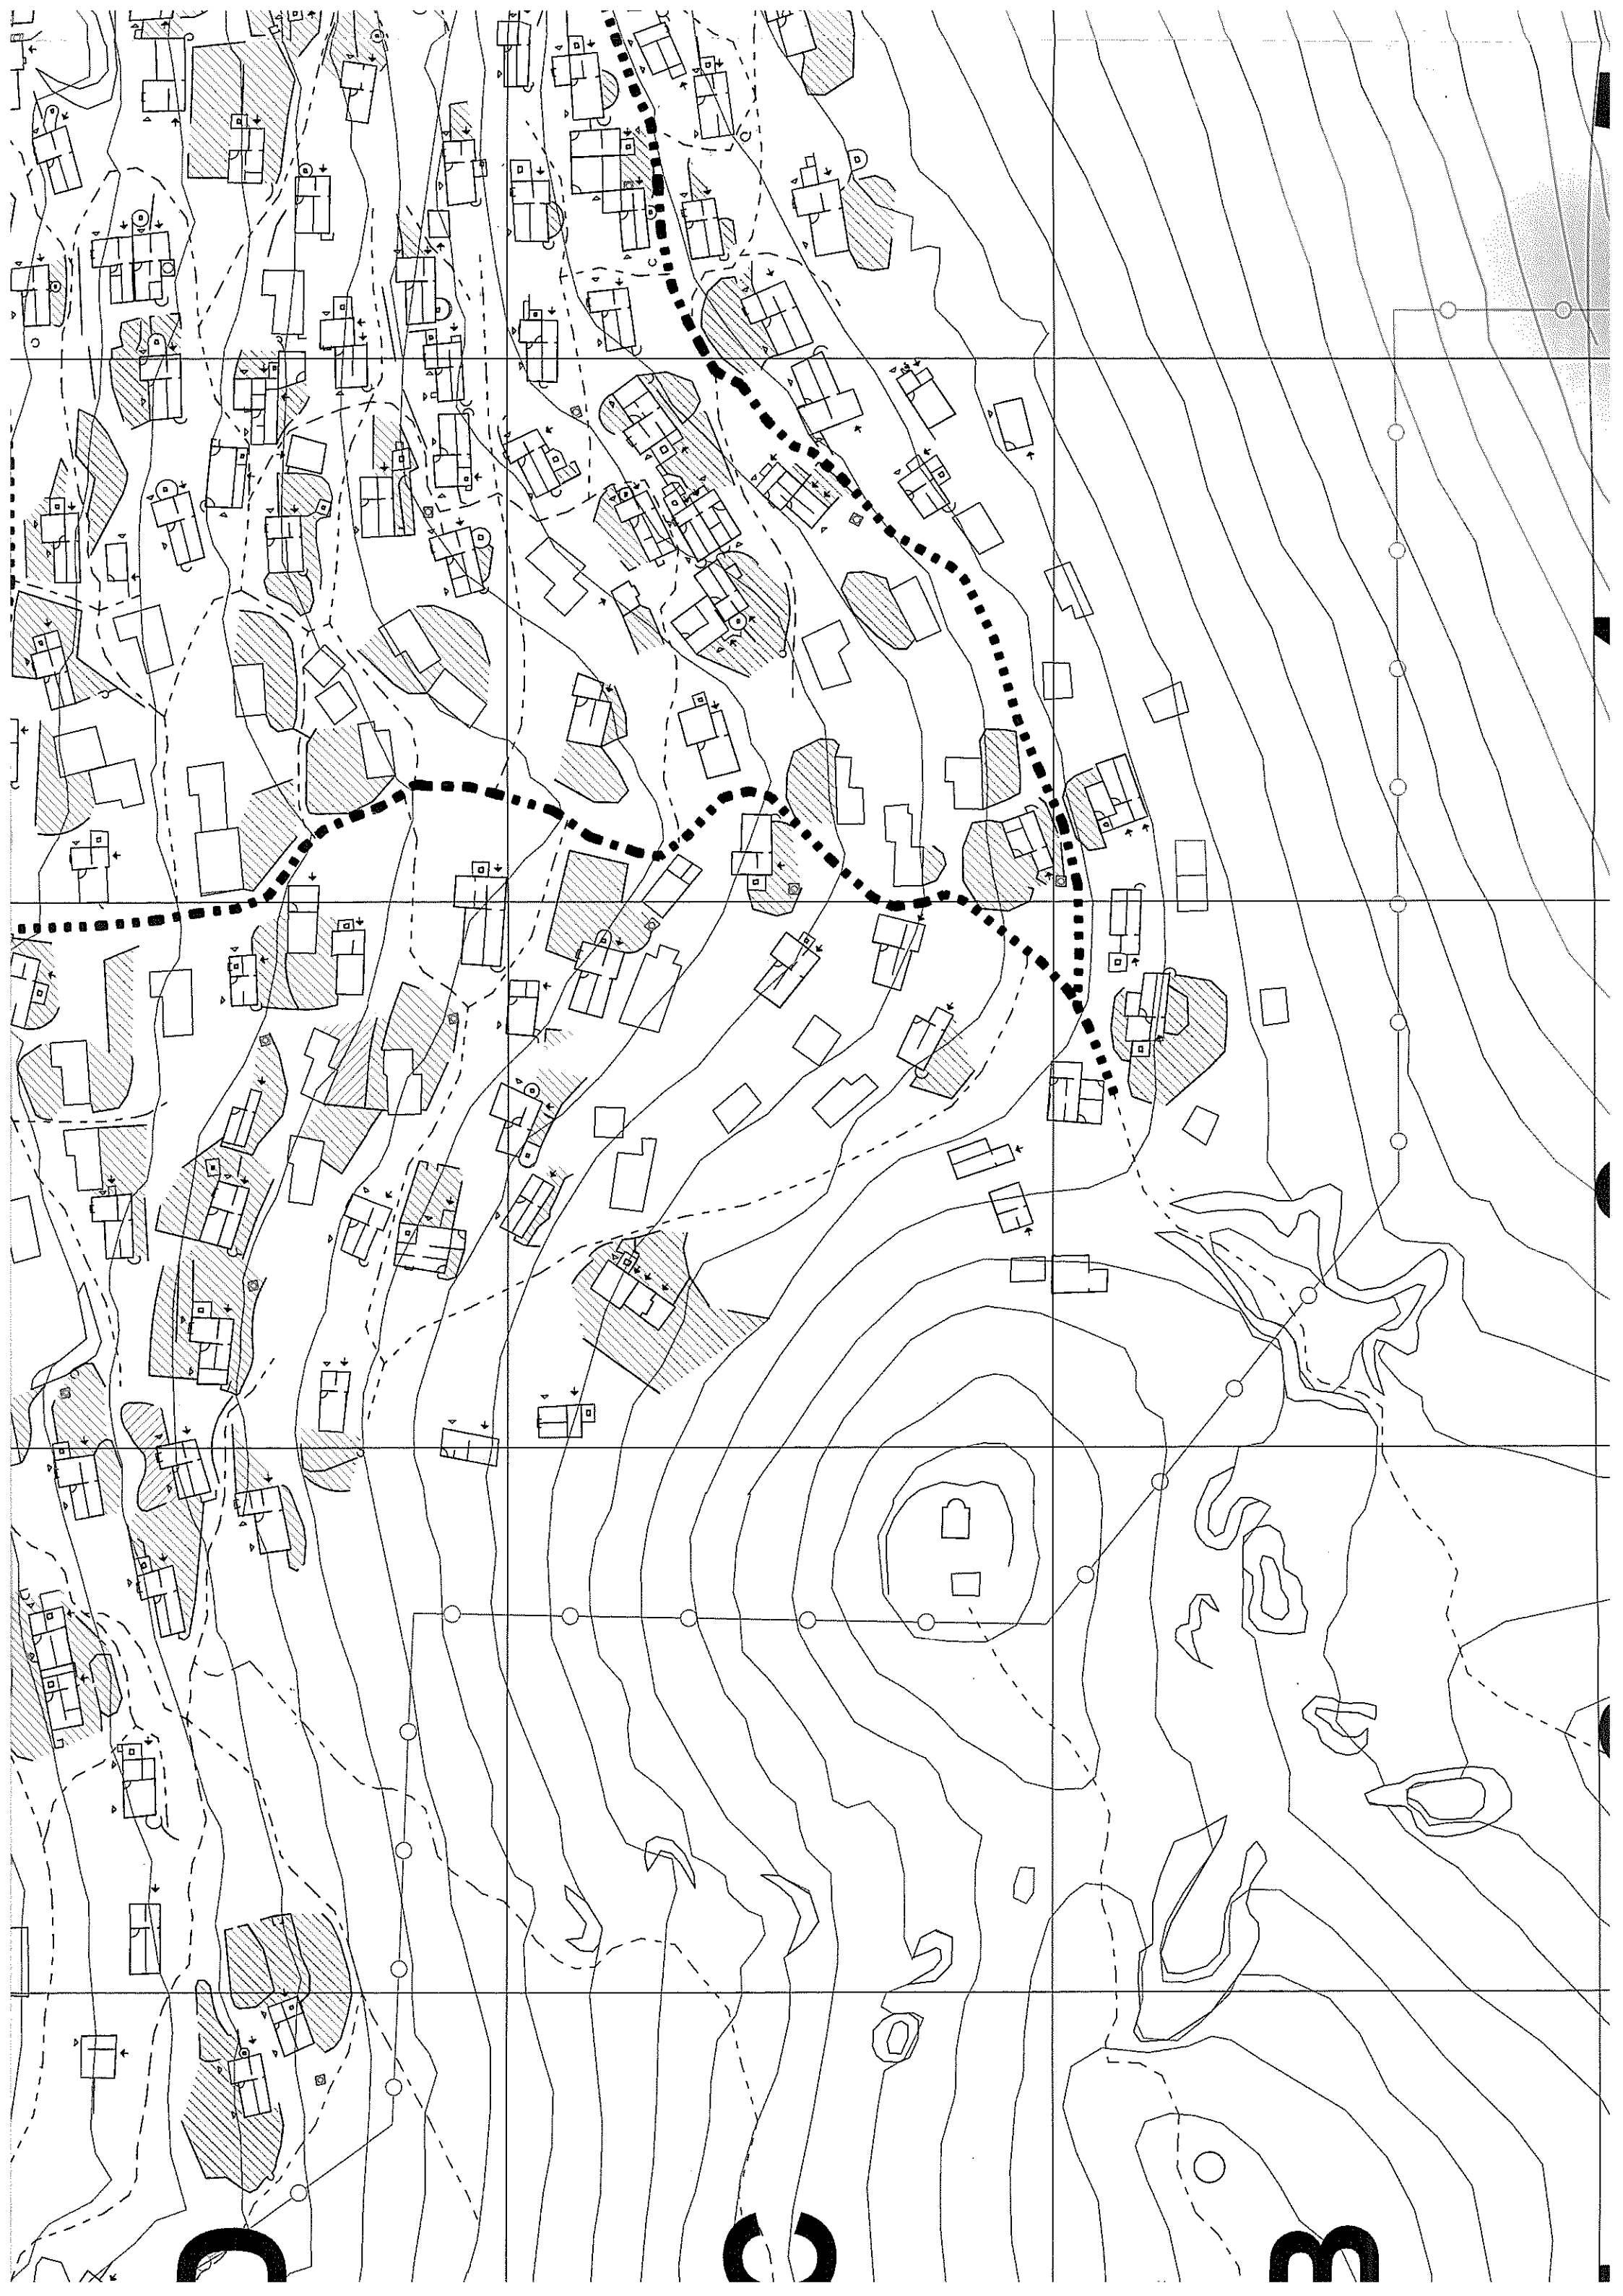

KAYA KÖYÜ (LEVISSİ) - PARTIAL SITE PLAN

0

0

m

8

7

6