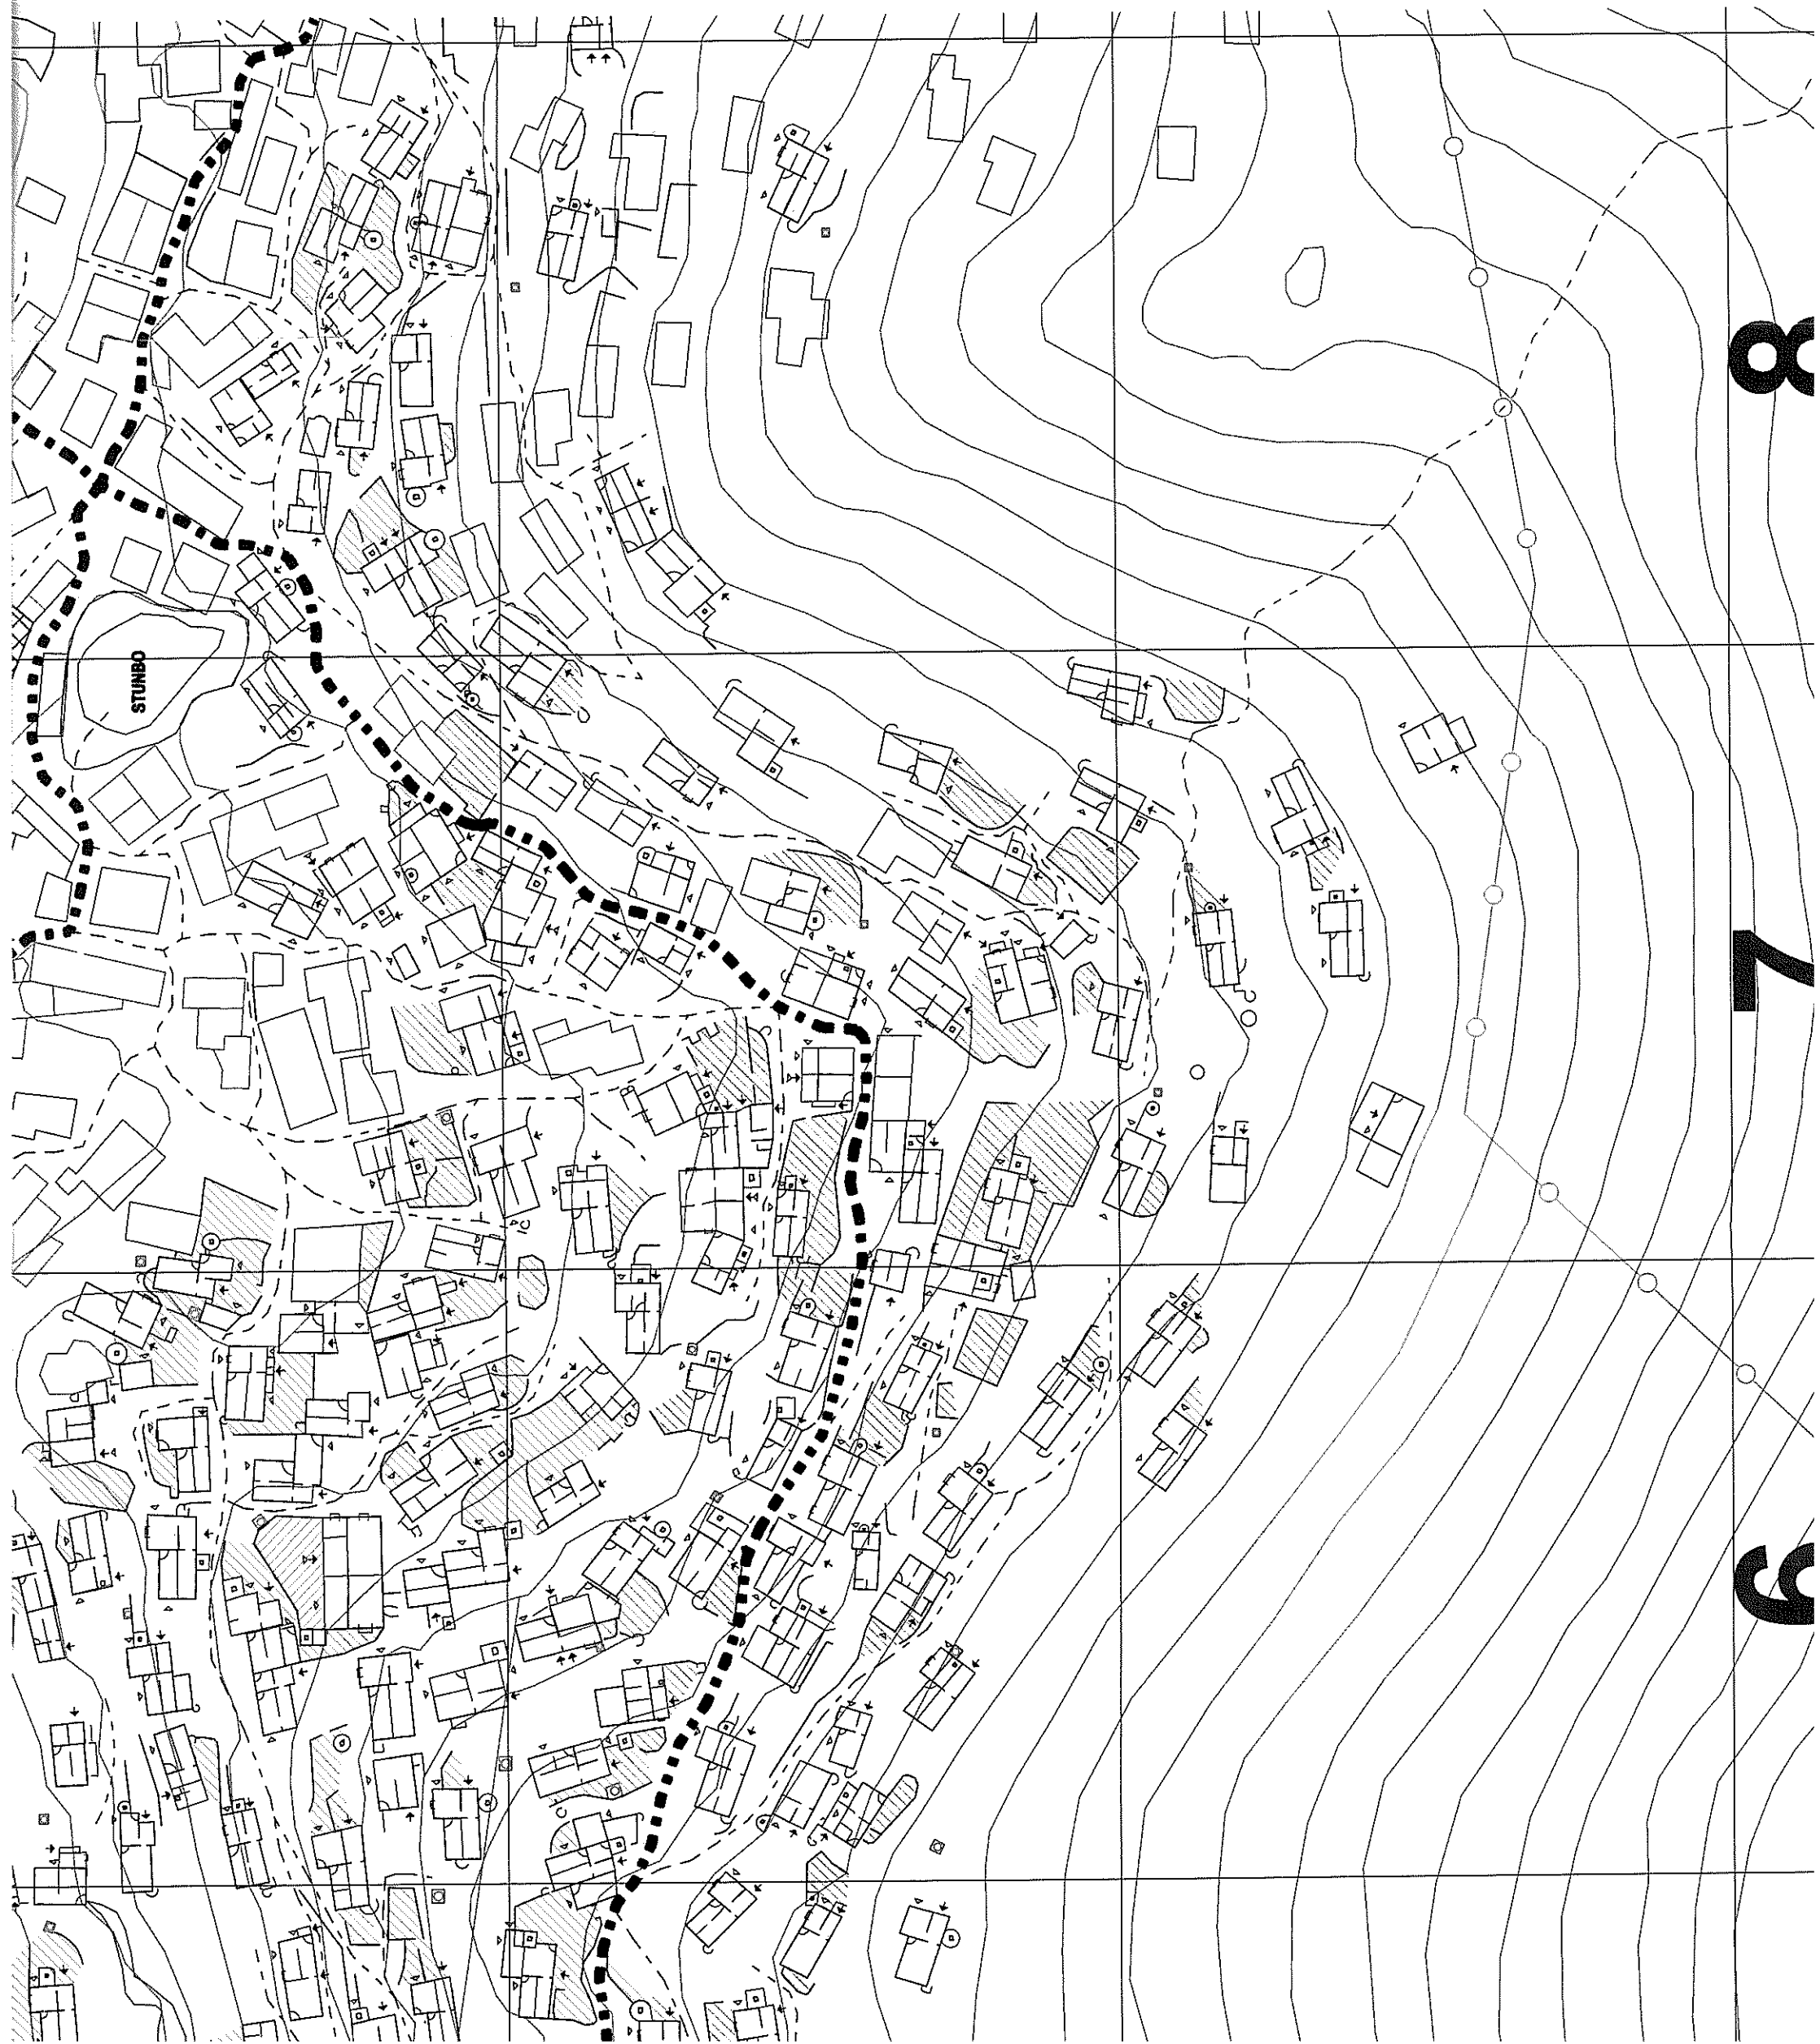

KAYA KÖYÜ (LEVISSİ) - PARTIAL SITE PLAN

0

0

m

8

7

6